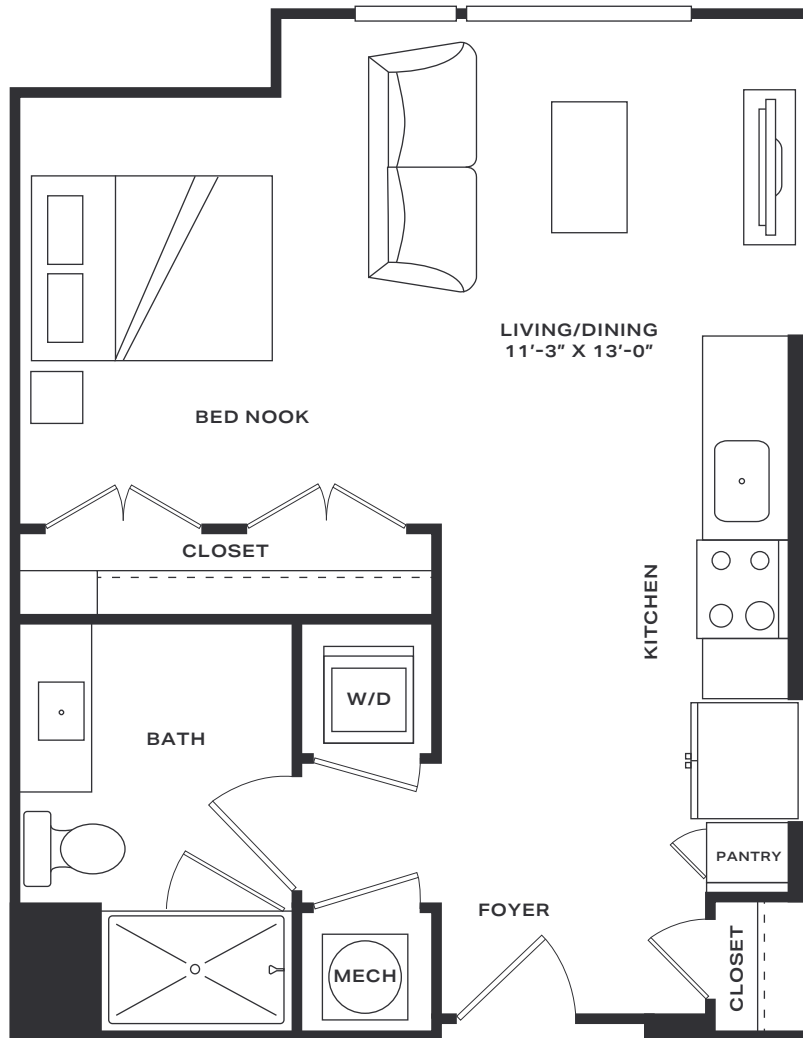

# Eider

Studio | 1 Bath  
551 SF

Room dimensions and square footage may vary from those shown on this plan. Floorplans are for illustrative purposes only. Please contact your leasing representative for detailed information on your selected plan.

# Channel House

To view all floor plan options, visit  
[CHANNELHOUSEALEIGH.COM](https://channelhouseraleigh.com)