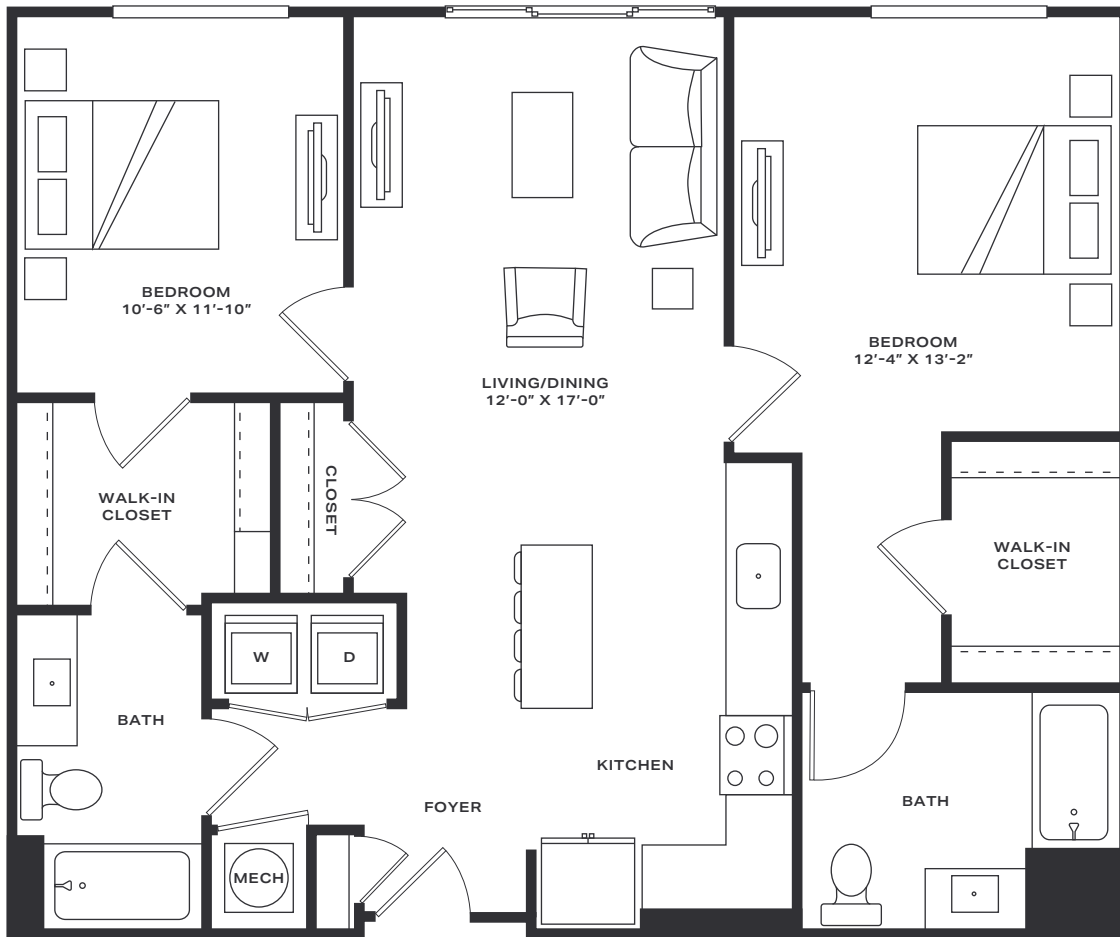

Aylesbury

2 Beds | 2 Baths
1,180 SF

Room dimensions and square footage may vary from those shown on this plan. Floorplans are for illustrative purposes only. Please contact your leasing representative for detailed information on your selected plan.

Channel House

To view all floor plan options, visit
CHANNELHOUSEALEIGH.COM