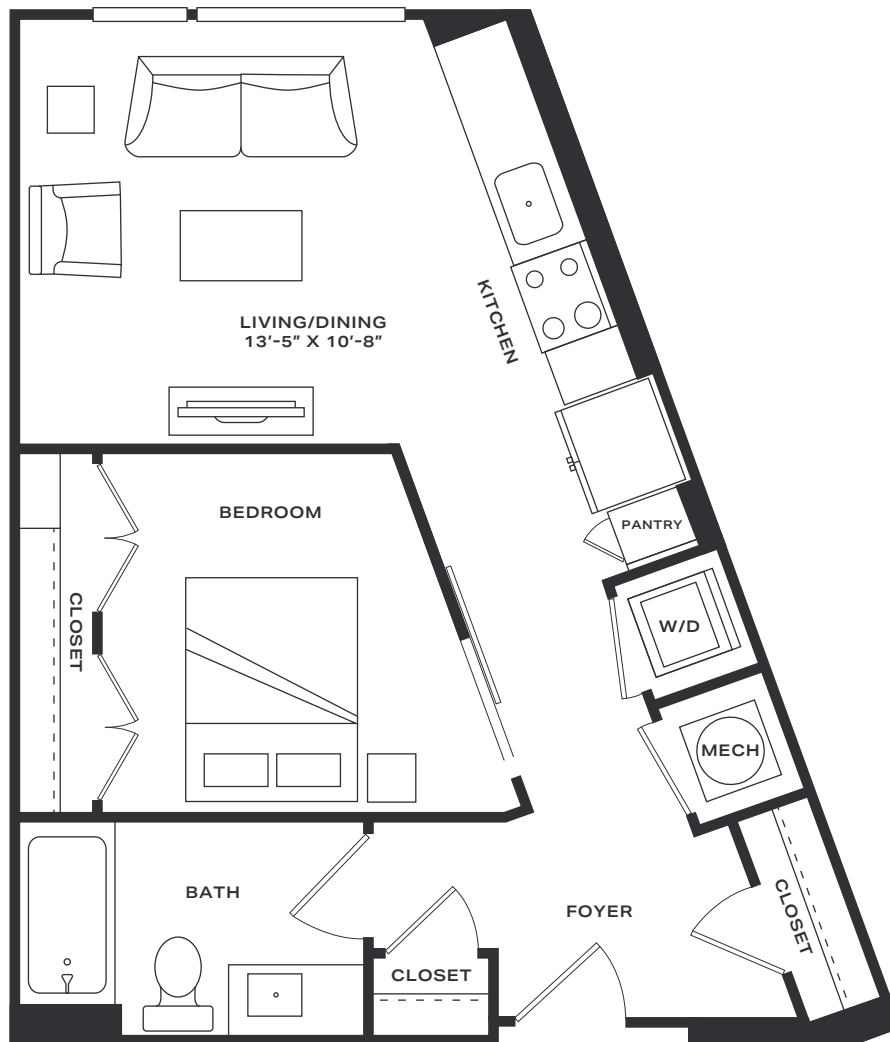

Brant

Studio | 1 Bath
575-579 SF

Room dimensions and square footage may vary from those shown on this plan. Floorplans are for illustrative purposes only. Please contact your leasing representative for detailed information on your selected plan.

Channel House

To view all floor plan options, visit
[CHANNELHOUSERALEIGH.COM](https://channelhouseraleigh.com)