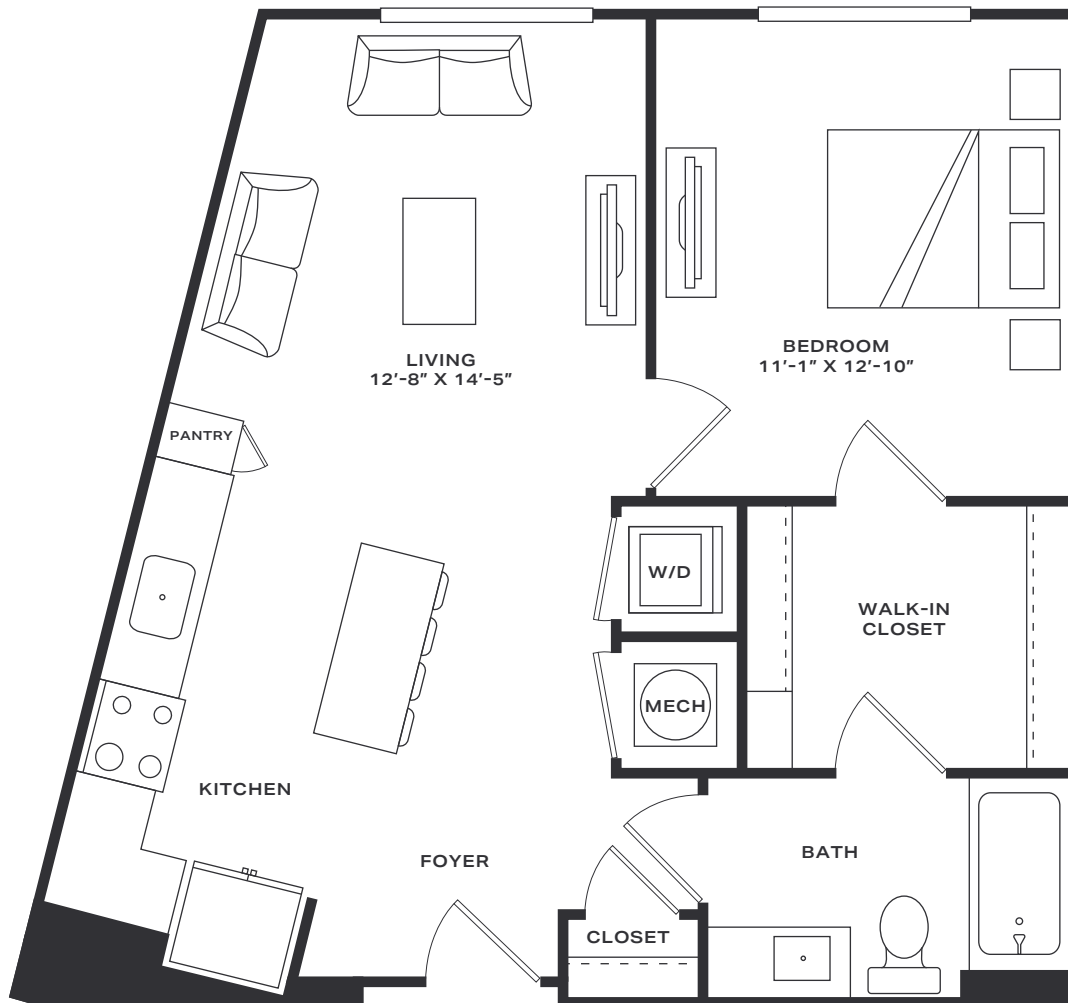

# Cayuga

1 Bed | 1 Bath  
687 SF

Room dimensions and square footage may vary from those shown on this plan. Floorplans are for illustrative purposes only.  
Please contact your leasing representative for detailed information on your selected plan.

# Channel House

To view all floor plan options, visit  
[CHANNELHOUSEALEIGH.COM](https://channelhouseraleigh.com)