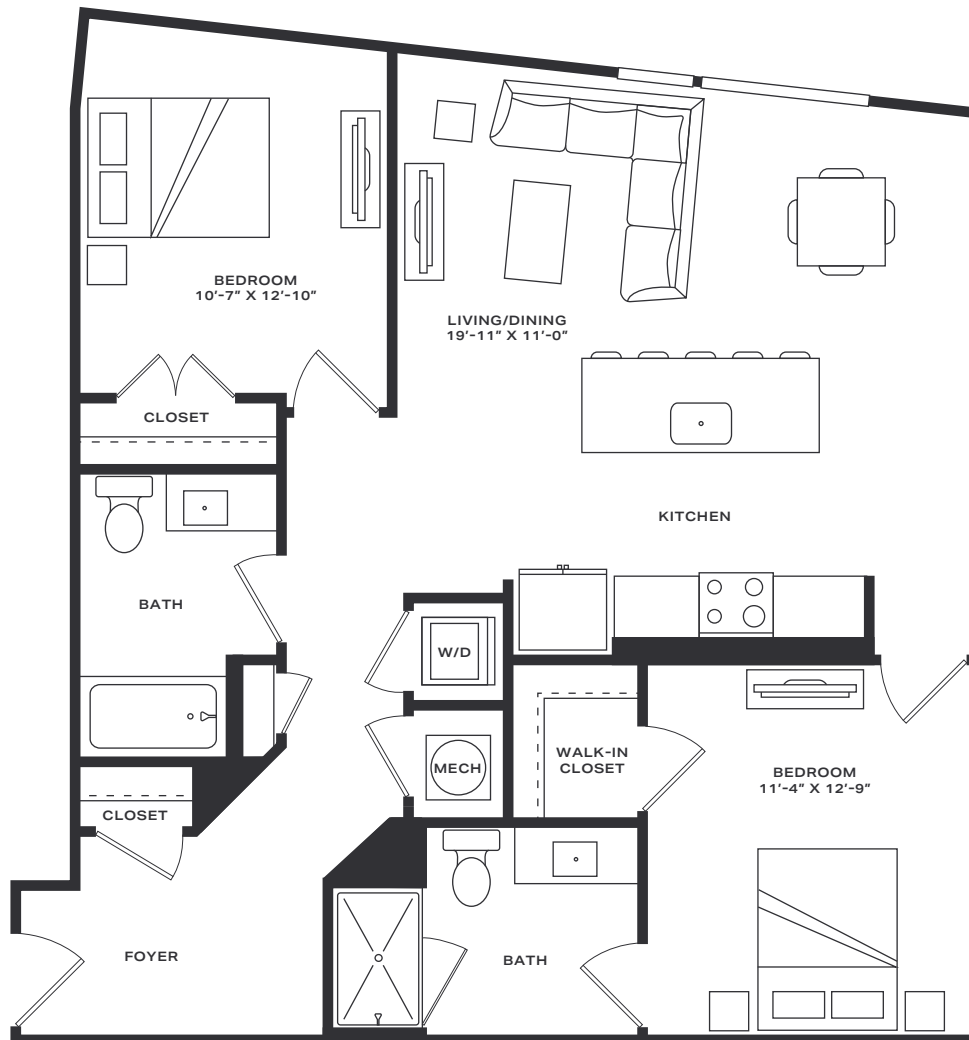

Cormorant

2 Beds | 2 Baths
1,090 SF

Room dimensions and square footage may vary from those shown on this plan. Floorplans are for illustrative purposes only. Please contact your leasing representative for detailed information on your selected plan.

Channel House

To view all floor plan options, visit
[CHANNELHOUSEALEIGH.COM](https://channelhouseraleigh.com)