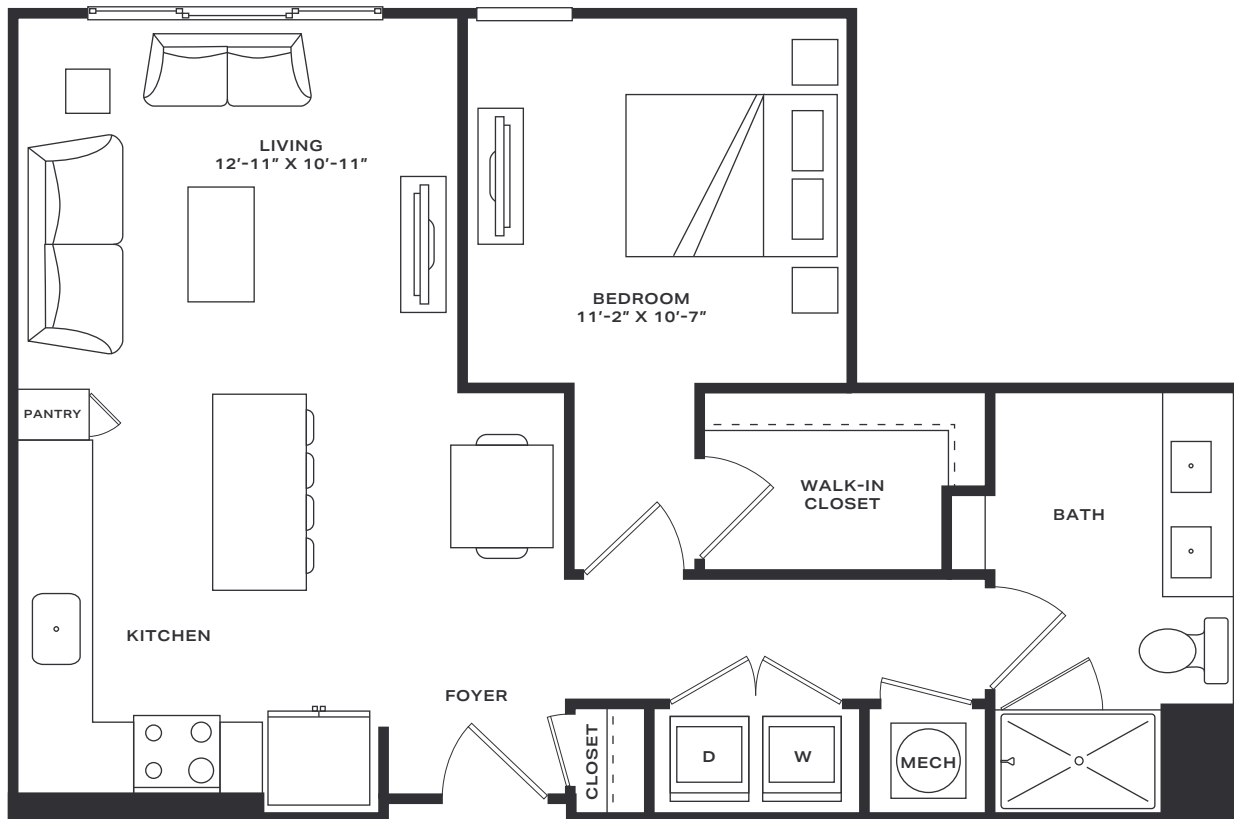

Crane

1 Bed | 1 Bath
745 SF

Room dimensions and square footage may vary from those shown on this plan. Floorplans are for illustrative purposes only. Please contact your leasing representative for detailed information on your selected plan.

Channel House

To view all floor plan options, visit
[CHANNELHOUSEALEIGH.COM](https://channelhouseraleigh.com)