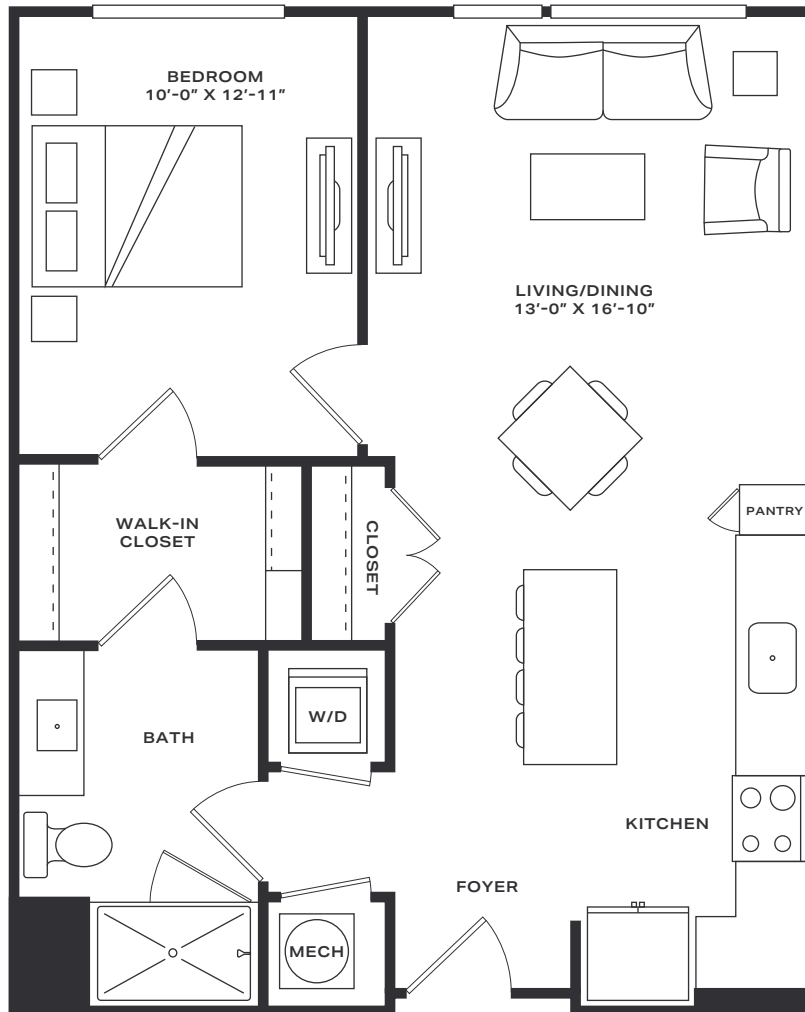

Egret

1 Bed | 1 Bath
720-726 SF

Room dimensions and square footage may vary from those shown on this plan. Floorplans are for illustrative purposes only. Please contact your leasing representative for detailed information on your selected plan.

Channel House

To view all floor plan options, visit
[CHANNELHOUSEALEIGH.COM](https://channelhouseraleigh.com)