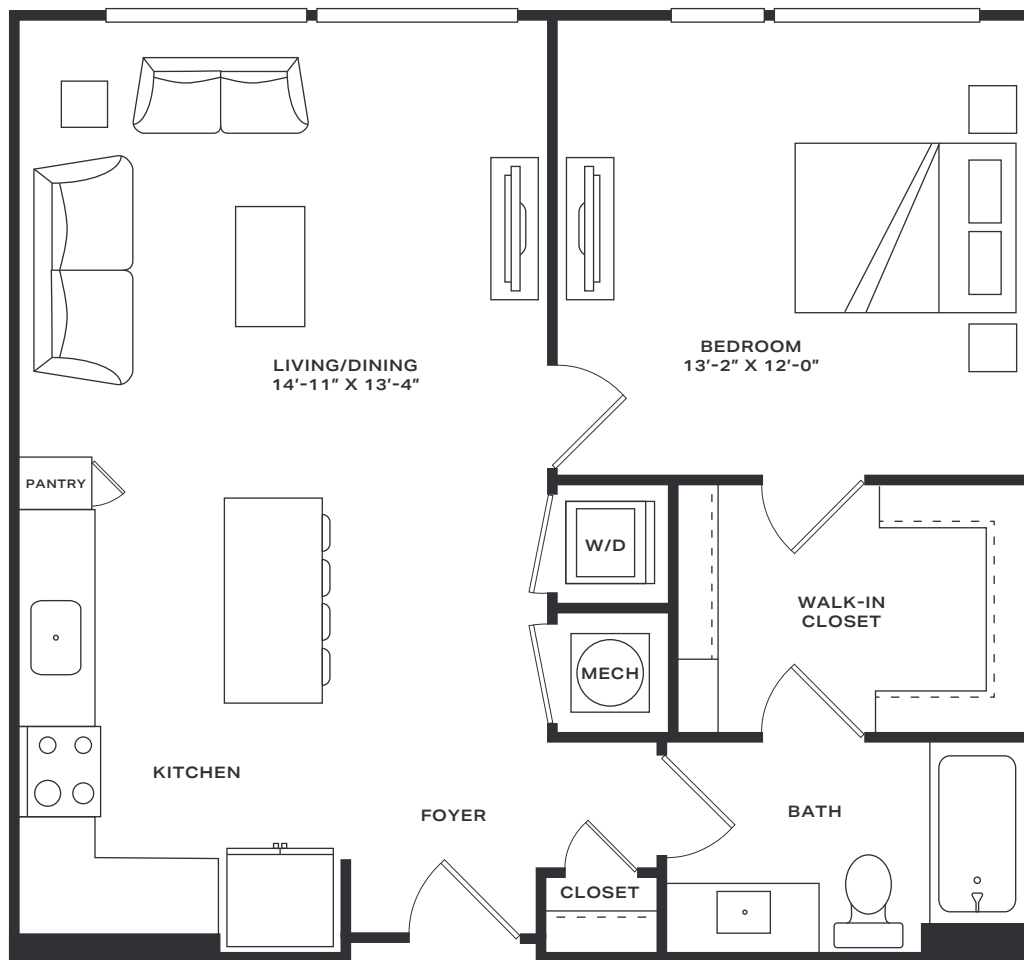

Emperor

1 Bed | 1 Bath
770-782 SF

Room dimensions and square footage may vary from those shown on this plan. Floorplans are for illustrative purposes only. Please contact your leasing representative for detailed information on your selected plan.

Channel House

To view all floor plan options, visit
[CHANNELHOUSEALEIGH.COM](https://channelhouseraleigh.com)