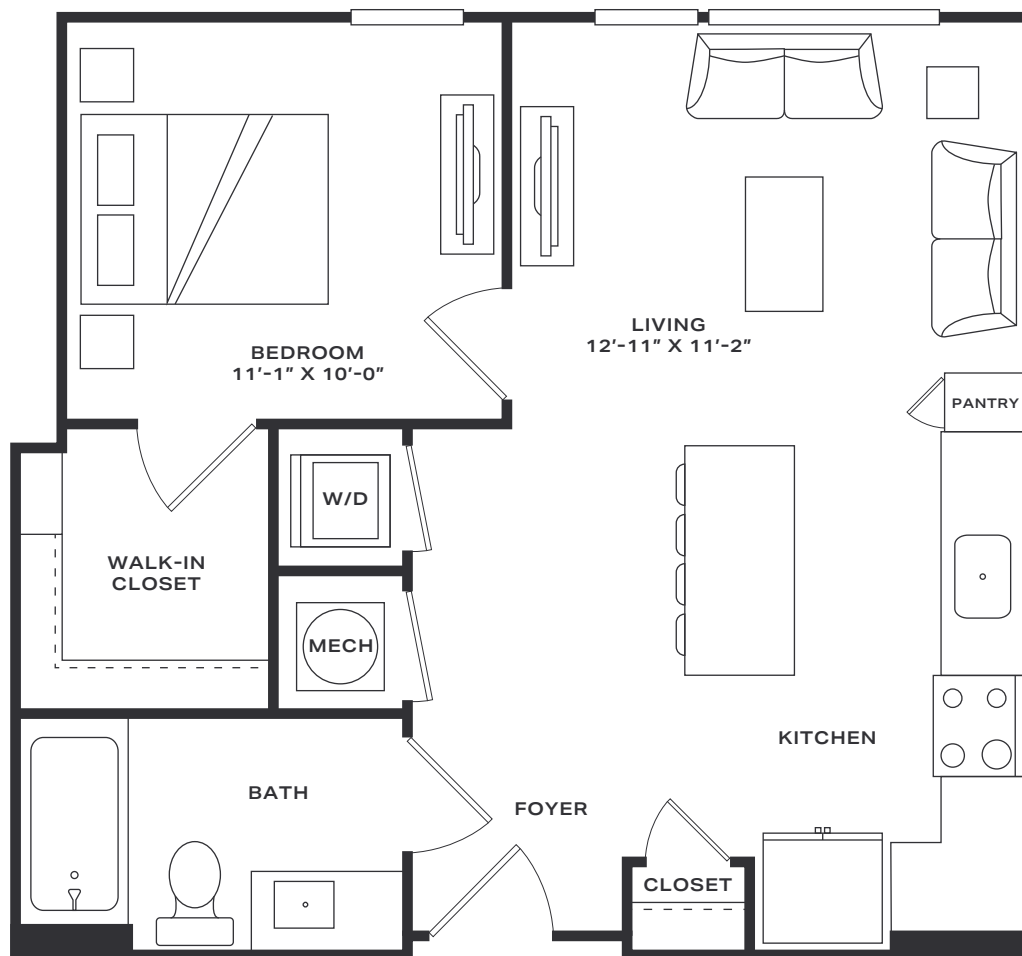

Gadwall

1 Bed | 1 Bath
608 SF

Room dimensions and square footage may vary from those shown on this plan. Floorplans are for illustrative purposes only. Please contact your leasing representative for detailed information on your selected plan.

Channel House

To view all floor plan options, visit
[CHANNELHOUSERALEIGH.COM](https://channelhouseraleigh.com)