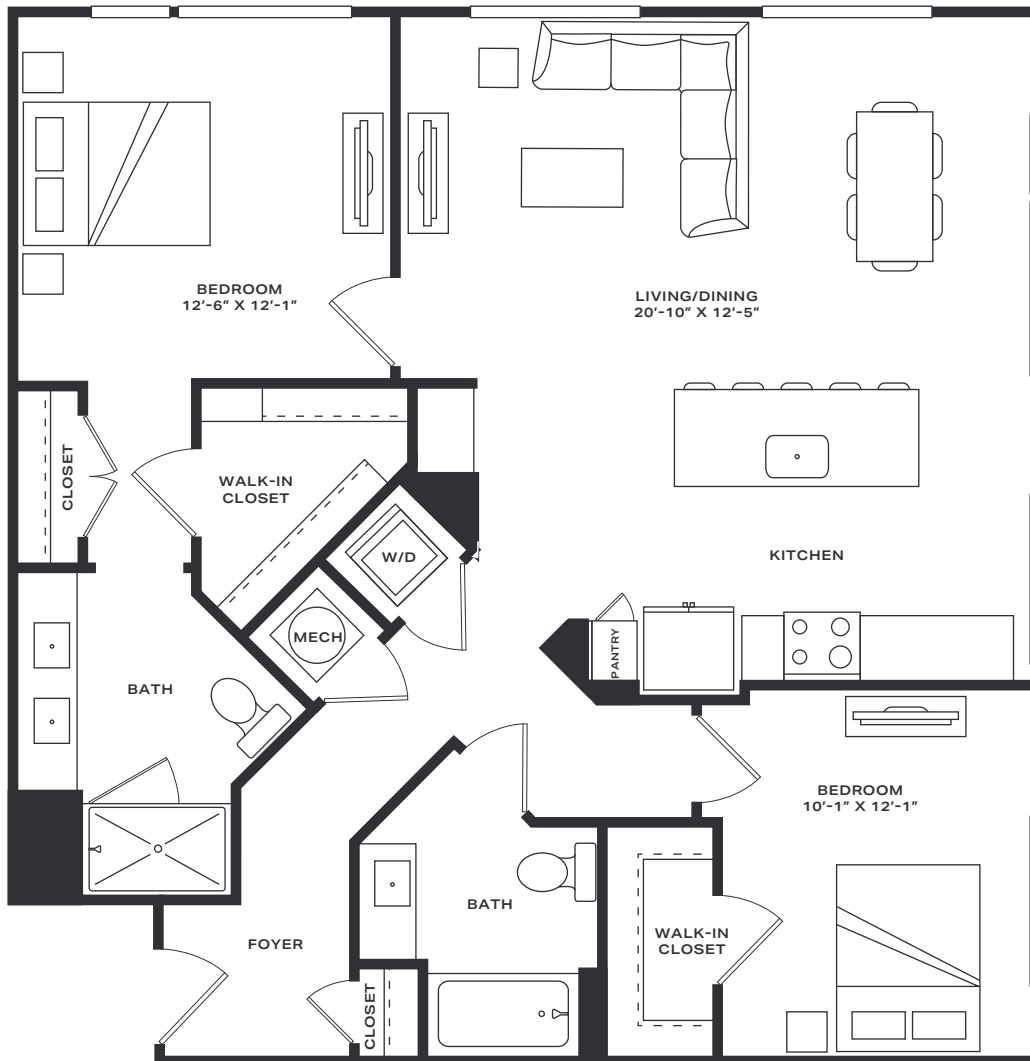

Goldeneye

2 Beds | 2 Baths
1,192 SF

Room dimensions and square footage may vary from those shown on this plan. Floorplans are for illustrative purposes only. Please contact your leasing representative for detailed information on your selected plan.

Channel House

To view all floor plan options, visit
[CHANNELHOUSERALEIGH.COM](https://channelhouseraleigh.com)