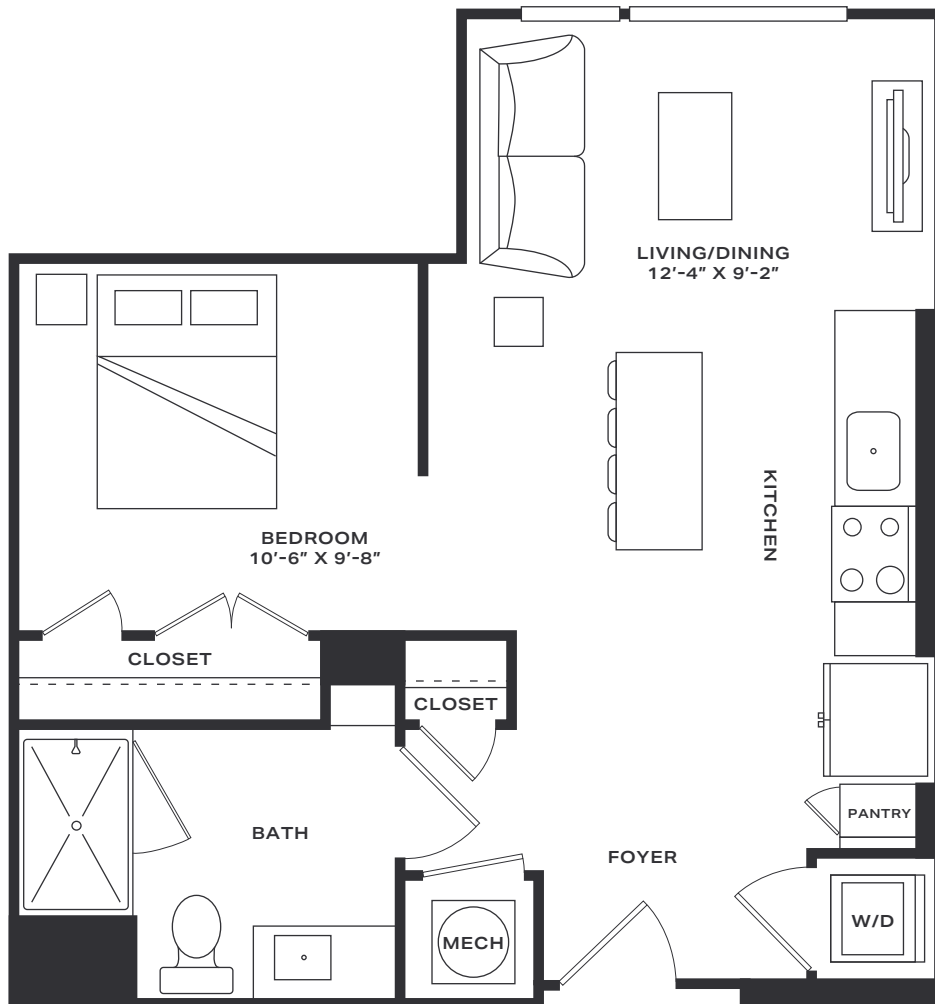

Heron

Studio | 1 Bath
602 SF

Room dimensions and square footage may vary from those shown on this plan. Floorplans are for illustrative purposes only. Please contact your leasing representative for detailed information on your selected plan.

Channel House

To view all floor plan options, visit
[CHANNELHOUSEALEIGH.COM](https://www.channelhouseraleigh.com)