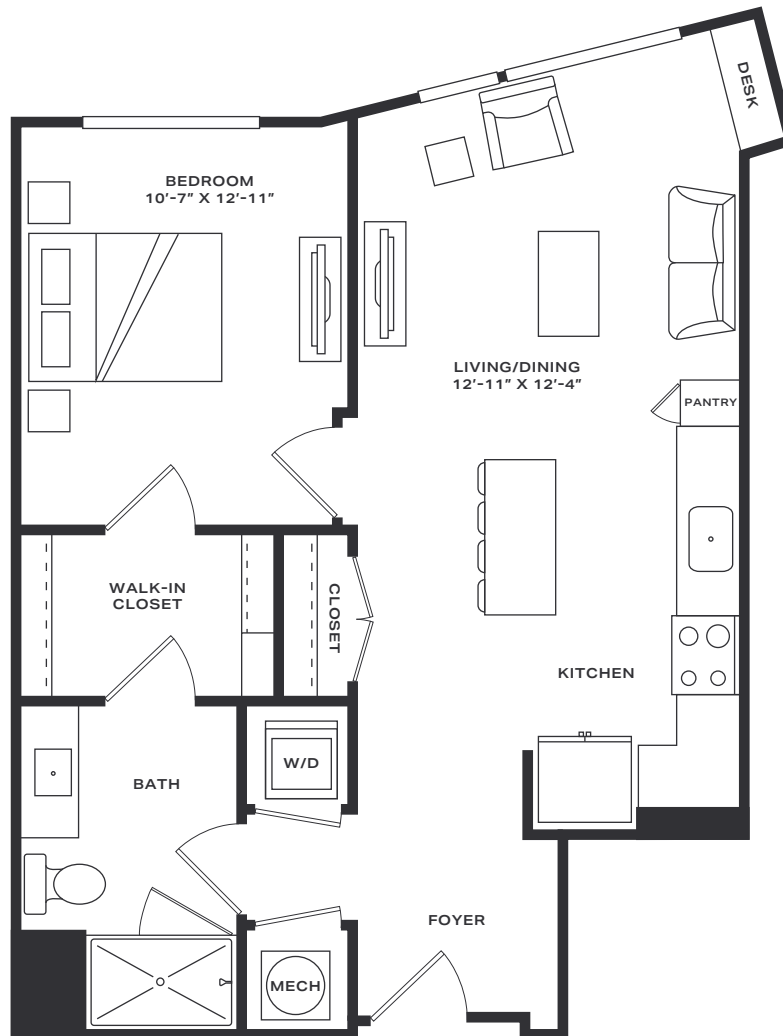

Mallard

1 Bed | 1 Bath
711 SF

Room dimensions and square footage may vary from those shown on this plan. Floorplans are for illustrative purposes only. Please contact your leasing representative for detailed information on your selected plan.

Channel House

To view all floor plan options, visit
[CHANNELHOUSERALEIGH.COM](https://channelhouseraleigh.com)