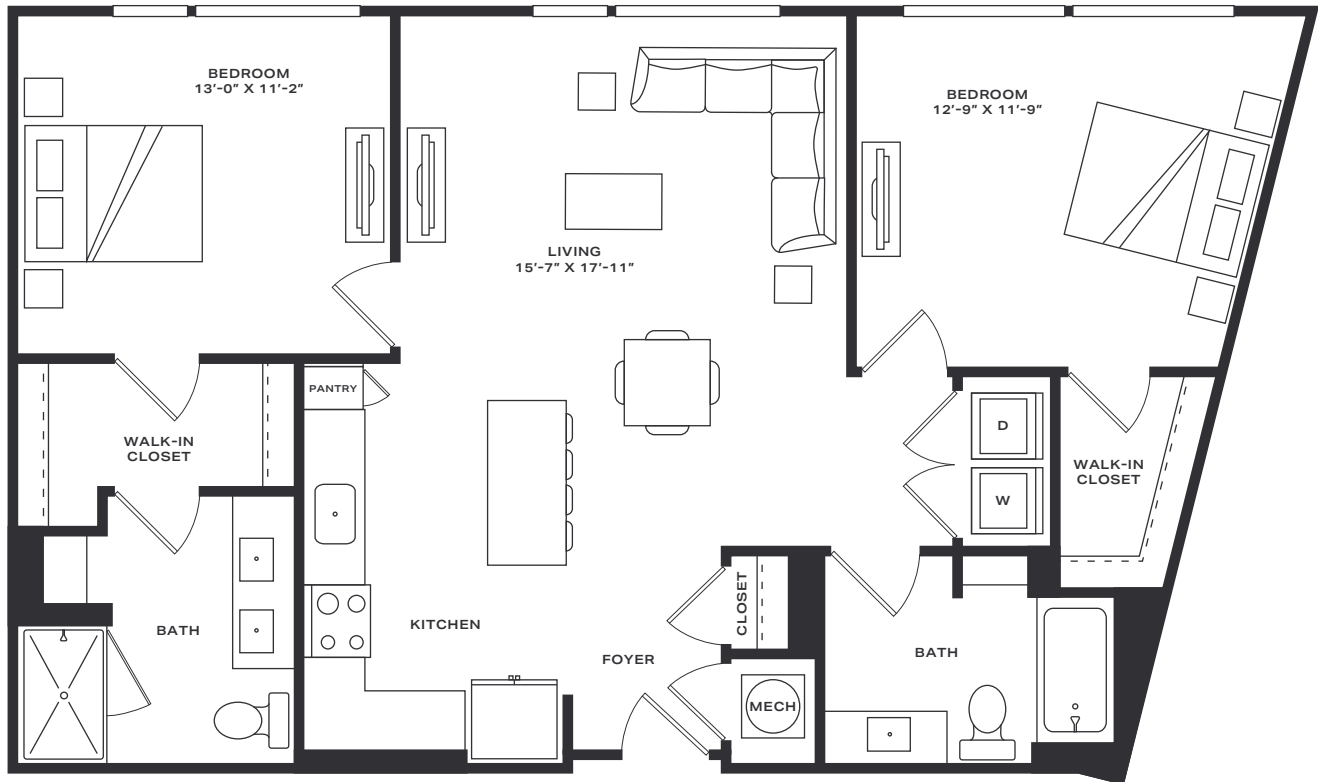

Mandarin

2 Beds | 2 Baths
1,148 SF

Room dimensions and square footage may vary from those shown on this plan. Floorplans are for illustrative purposes only. Please contact your leasing representative for detailed information on your selected plan.

Channel House

To view all floor plan options, visit
[CHANNELHOUSEALEIGH.COM](https://channelhouseraleigh.com)