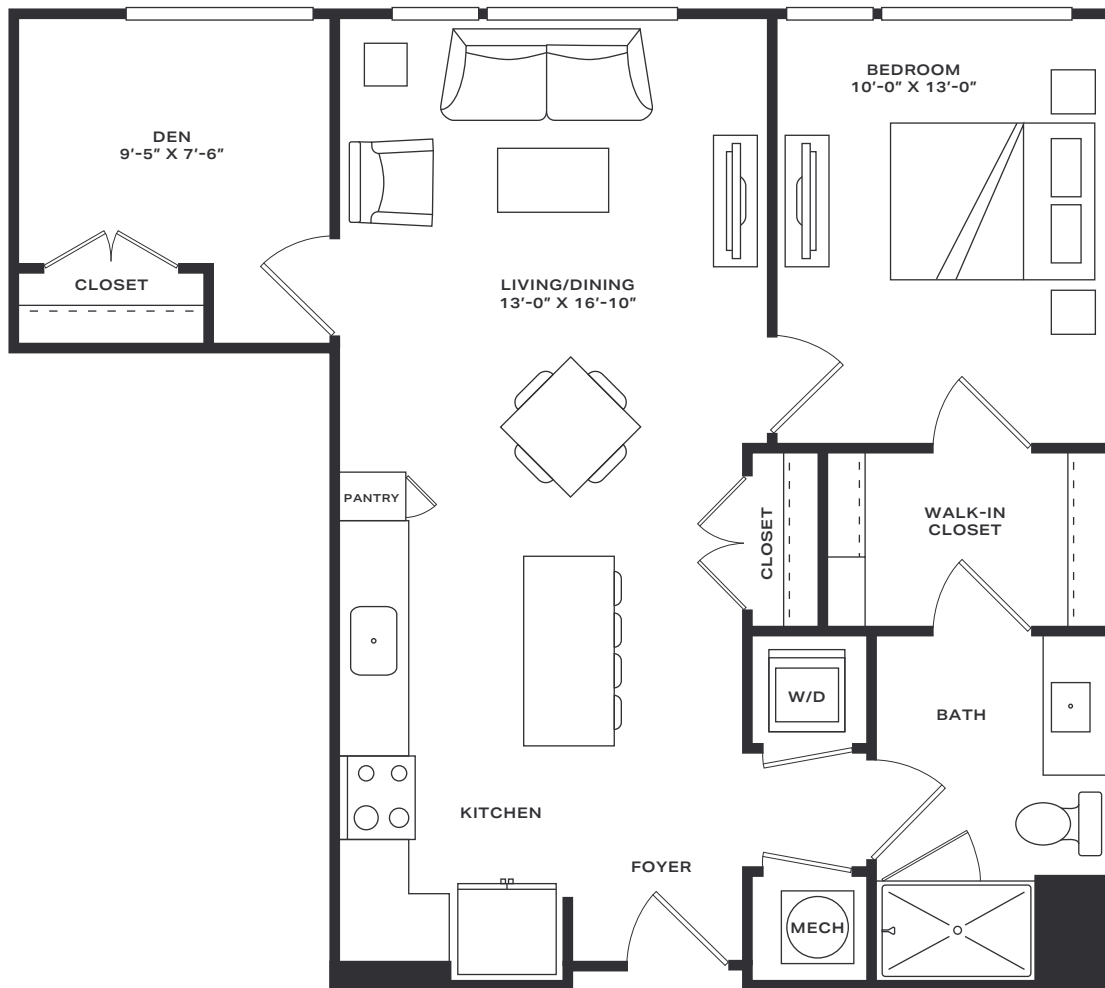

# Pintail

1 Bed + Den | 1 Bath  
824 SF

Room dimensions and square footage may vary from those shown on this plan. Floorplans are for illustrative purposes only. Please contact your leasing representative for detailed information on your selected plan.

# Channel House

To view all floor plan options, visit  
[CHANNELHOUSEALEIGH.COM](https://channelhouseraleigh.com)