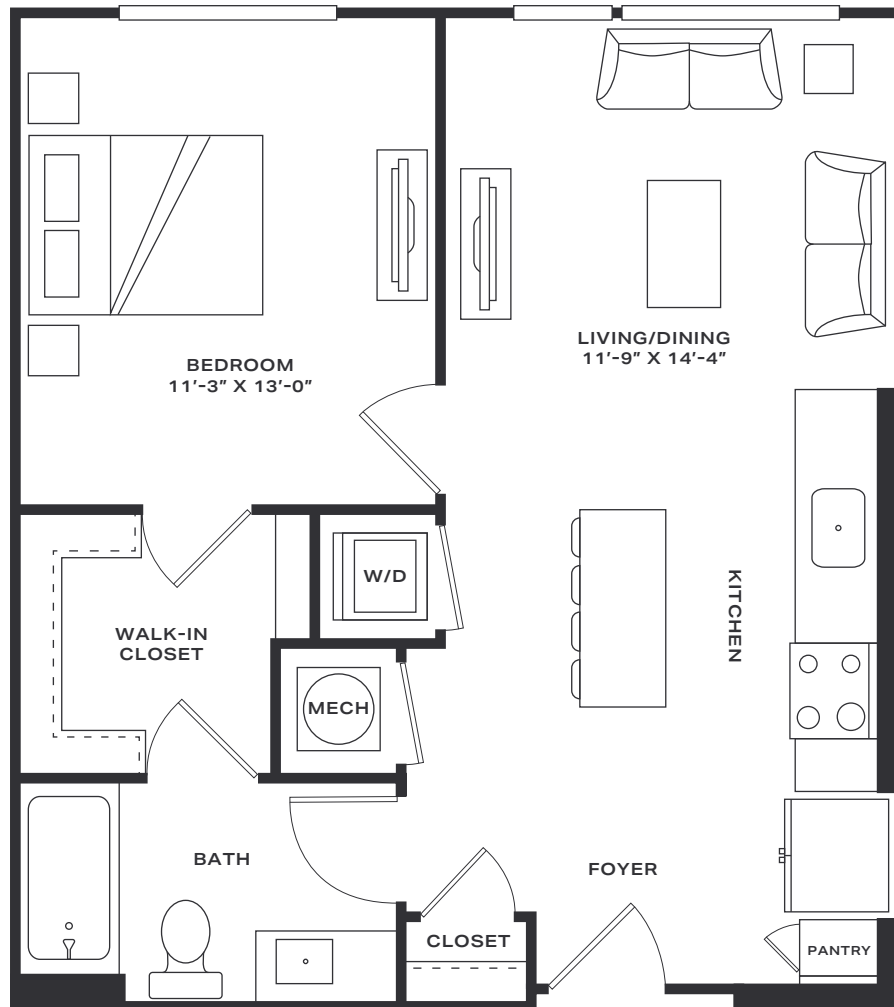

Sawbill

1 Bed | 1 Bath
648 SF

Room dimensions and square footage may vary from those shown on this plan. Floorplans are for illustrative purposes only. Please contact your leasing representative for detailed information on your selected plan.

Channel House

To view all floor plan options, visit
[CHANNELHOUSEALEIGH.COM](https://channelhouseraleigh.com)