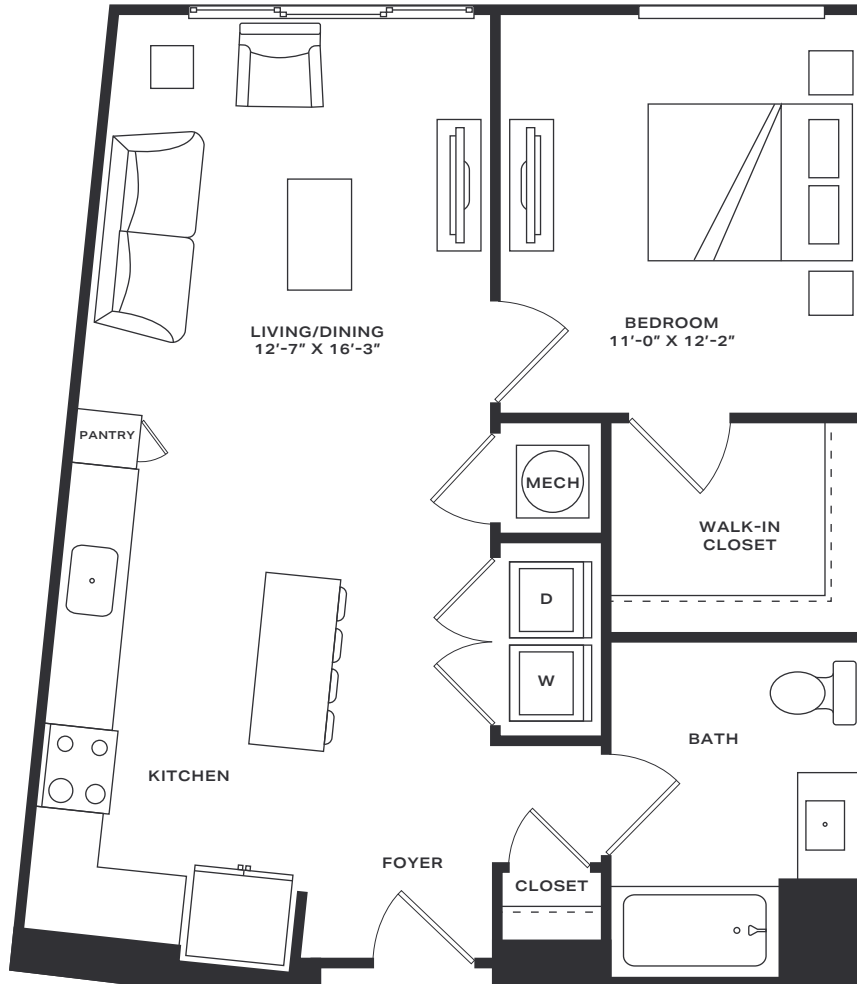

Saxony

1 Bed | 1 Bath
745 SF

Room dimensions and square footage may vary from those shown on this plan. Floorplans are for illustrative purposes only. Please contact your leasing representative for detailed information on your selected plan.

Channel House

To view all floor plan options, visit
[CHANNELHOUSERALEIGH.COM](https://channelhouseraleigh.com)