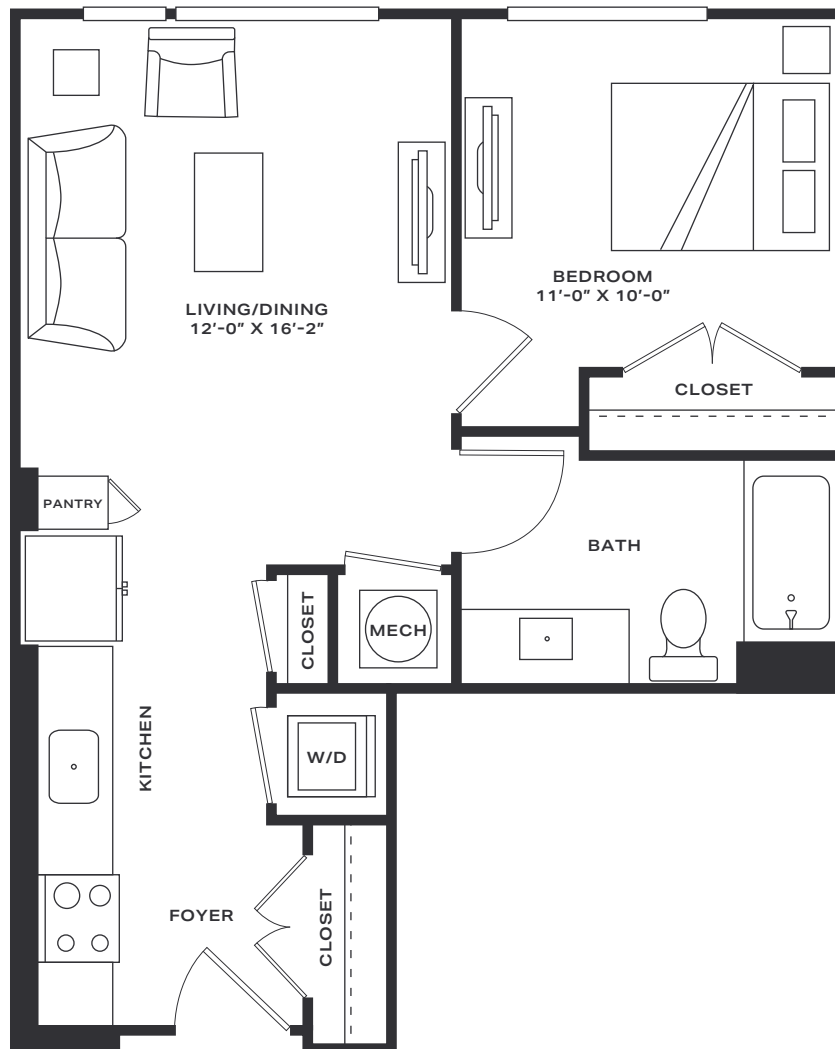

Scoter

1 Bed | 1 Bath
588 SF

Room dimensions and square footage may vary from those shown on this plan. Floorplans are for illustrative purposes only. Please contact your leasing representative for detailed information on your selected plan.

Channel House

To view all floor plan options, visit
[CHANNELHOUSERALEIGH.COM](https://channelhouseraleigh.com)