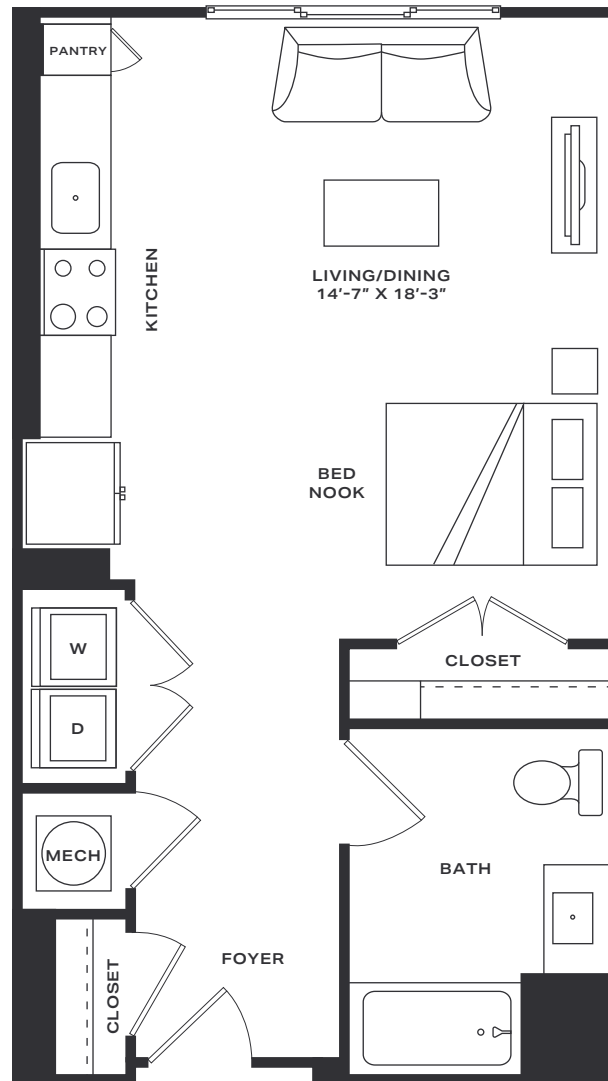

Teal

Studio | 1 Bath
534-576 SF

Room dimensions and square footage may vary from those shown on this plan. Floorplans are for illustrative purposes only. Please contact your leasing representative for detailed information on your selected plan.

Channel House

To view all floor plan options, visit
[CHANNELHOUSEALEIGH.COM](https://channelhouseraleigh.com)