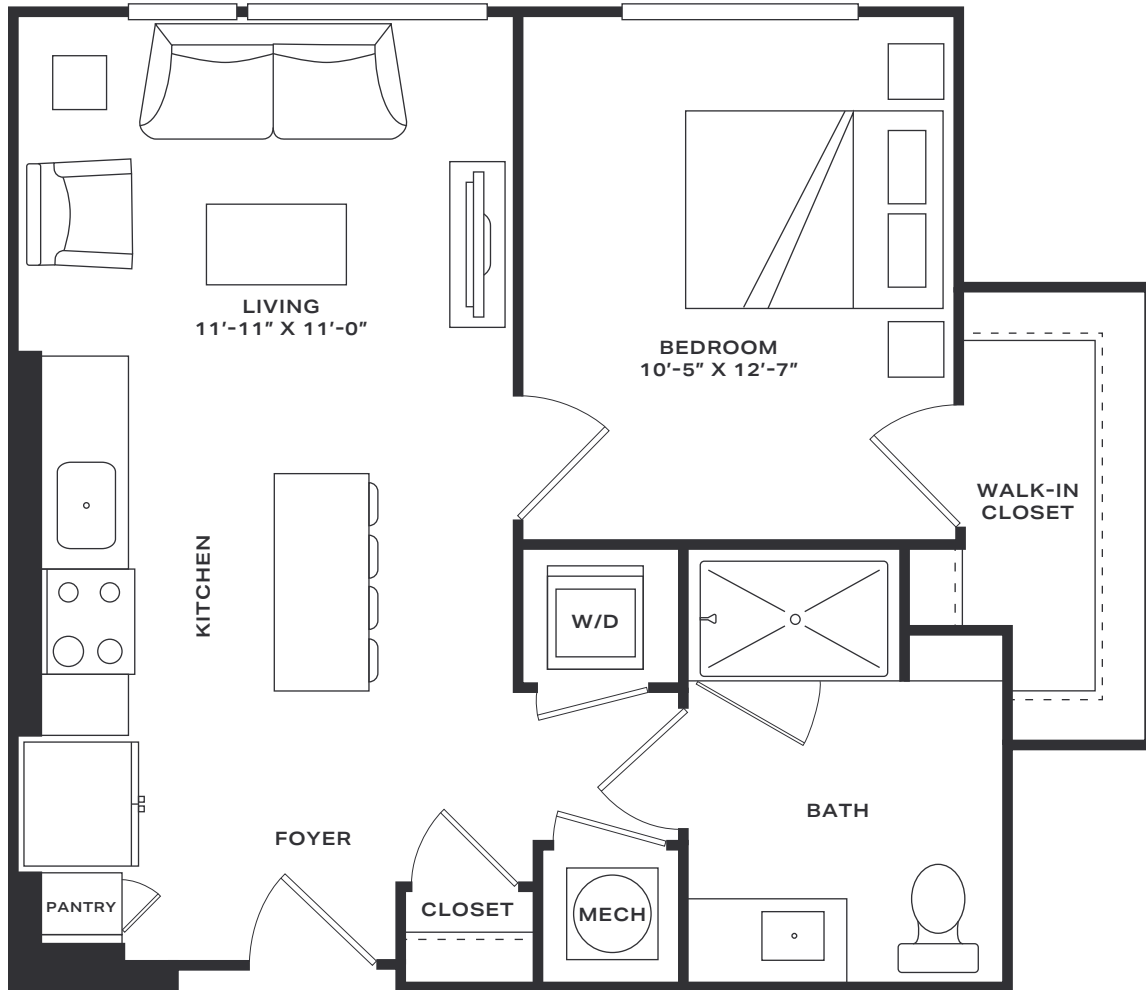

# Wigeon

1 Bed | 1 Bath  
614 SF

Room dimensions and square footage may vary from those shown on this plan. Floorplans are for illustrative purposes only. Please contact your leasing representative for detailed information on your selected plan.

# Channel House

To view all floor plan options, visit  
[CHANNELHOUSEALEIGH.COM](https://channelhouseraleigh.com)